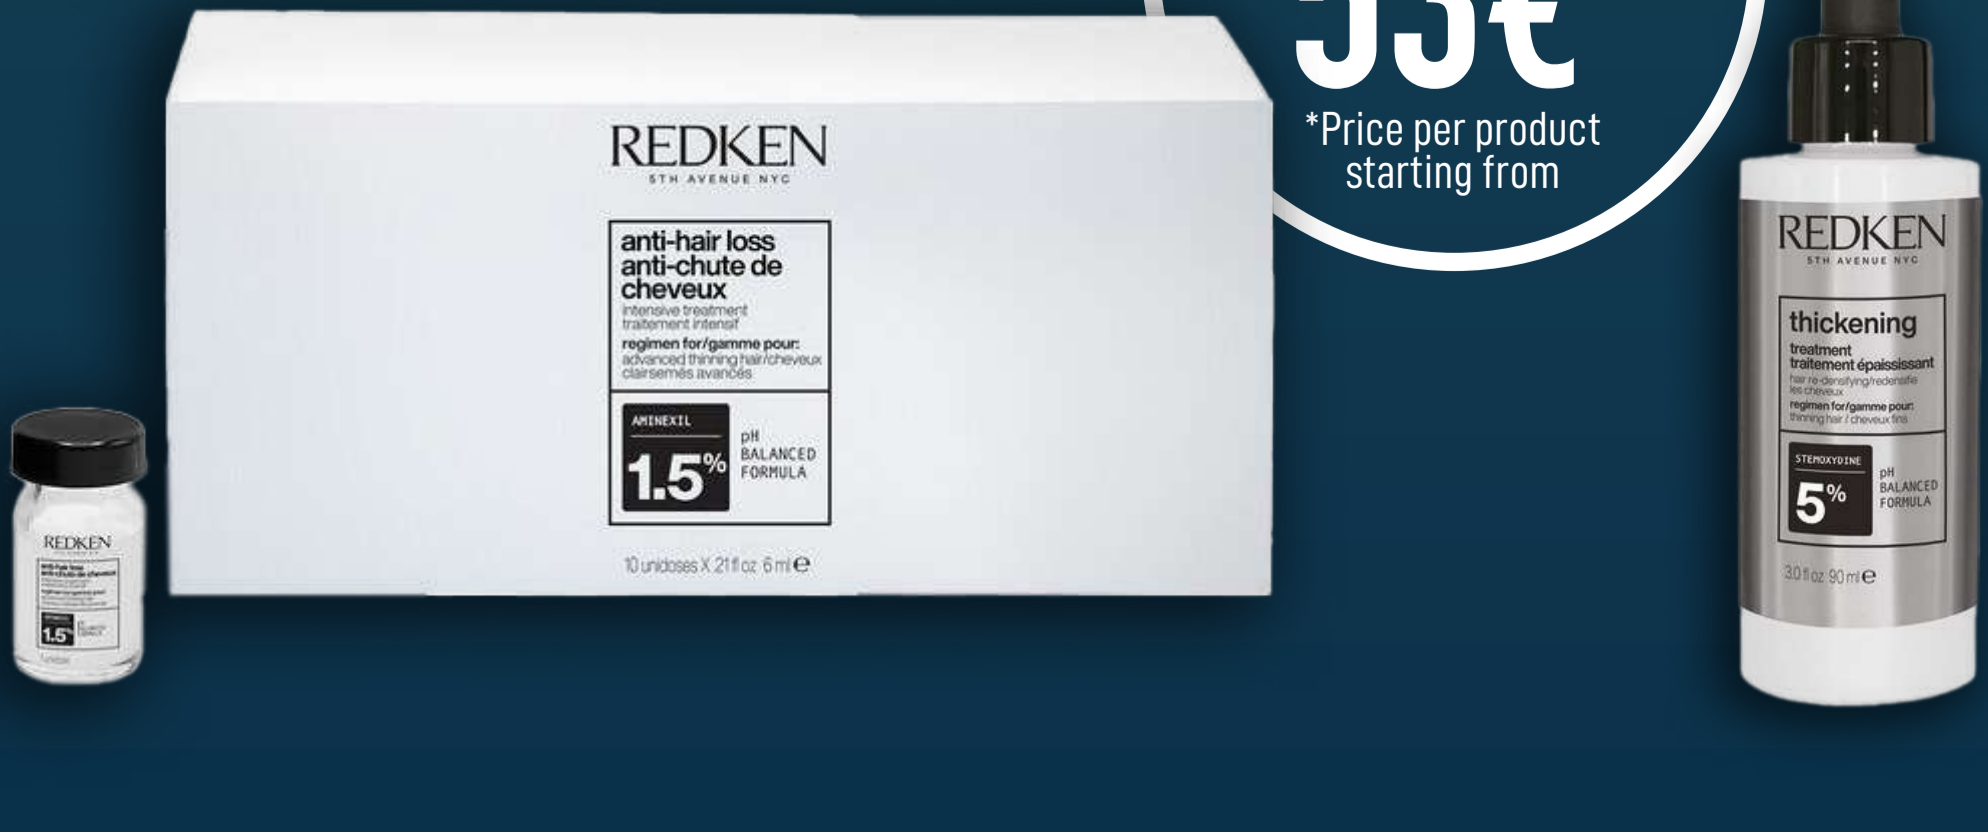

Ceraphyll
53€*

*Price per product starting from

shu uemura

art of hair

IZUMI TONIC		Price
Izumi Tonic water	150 ML	59
Shampoo	300 ML	51,5
Conditioner	250 ML	63
Treatment	200 ML	80,5
Treatment gloss	200 ML	75
Serum	90 ML	57